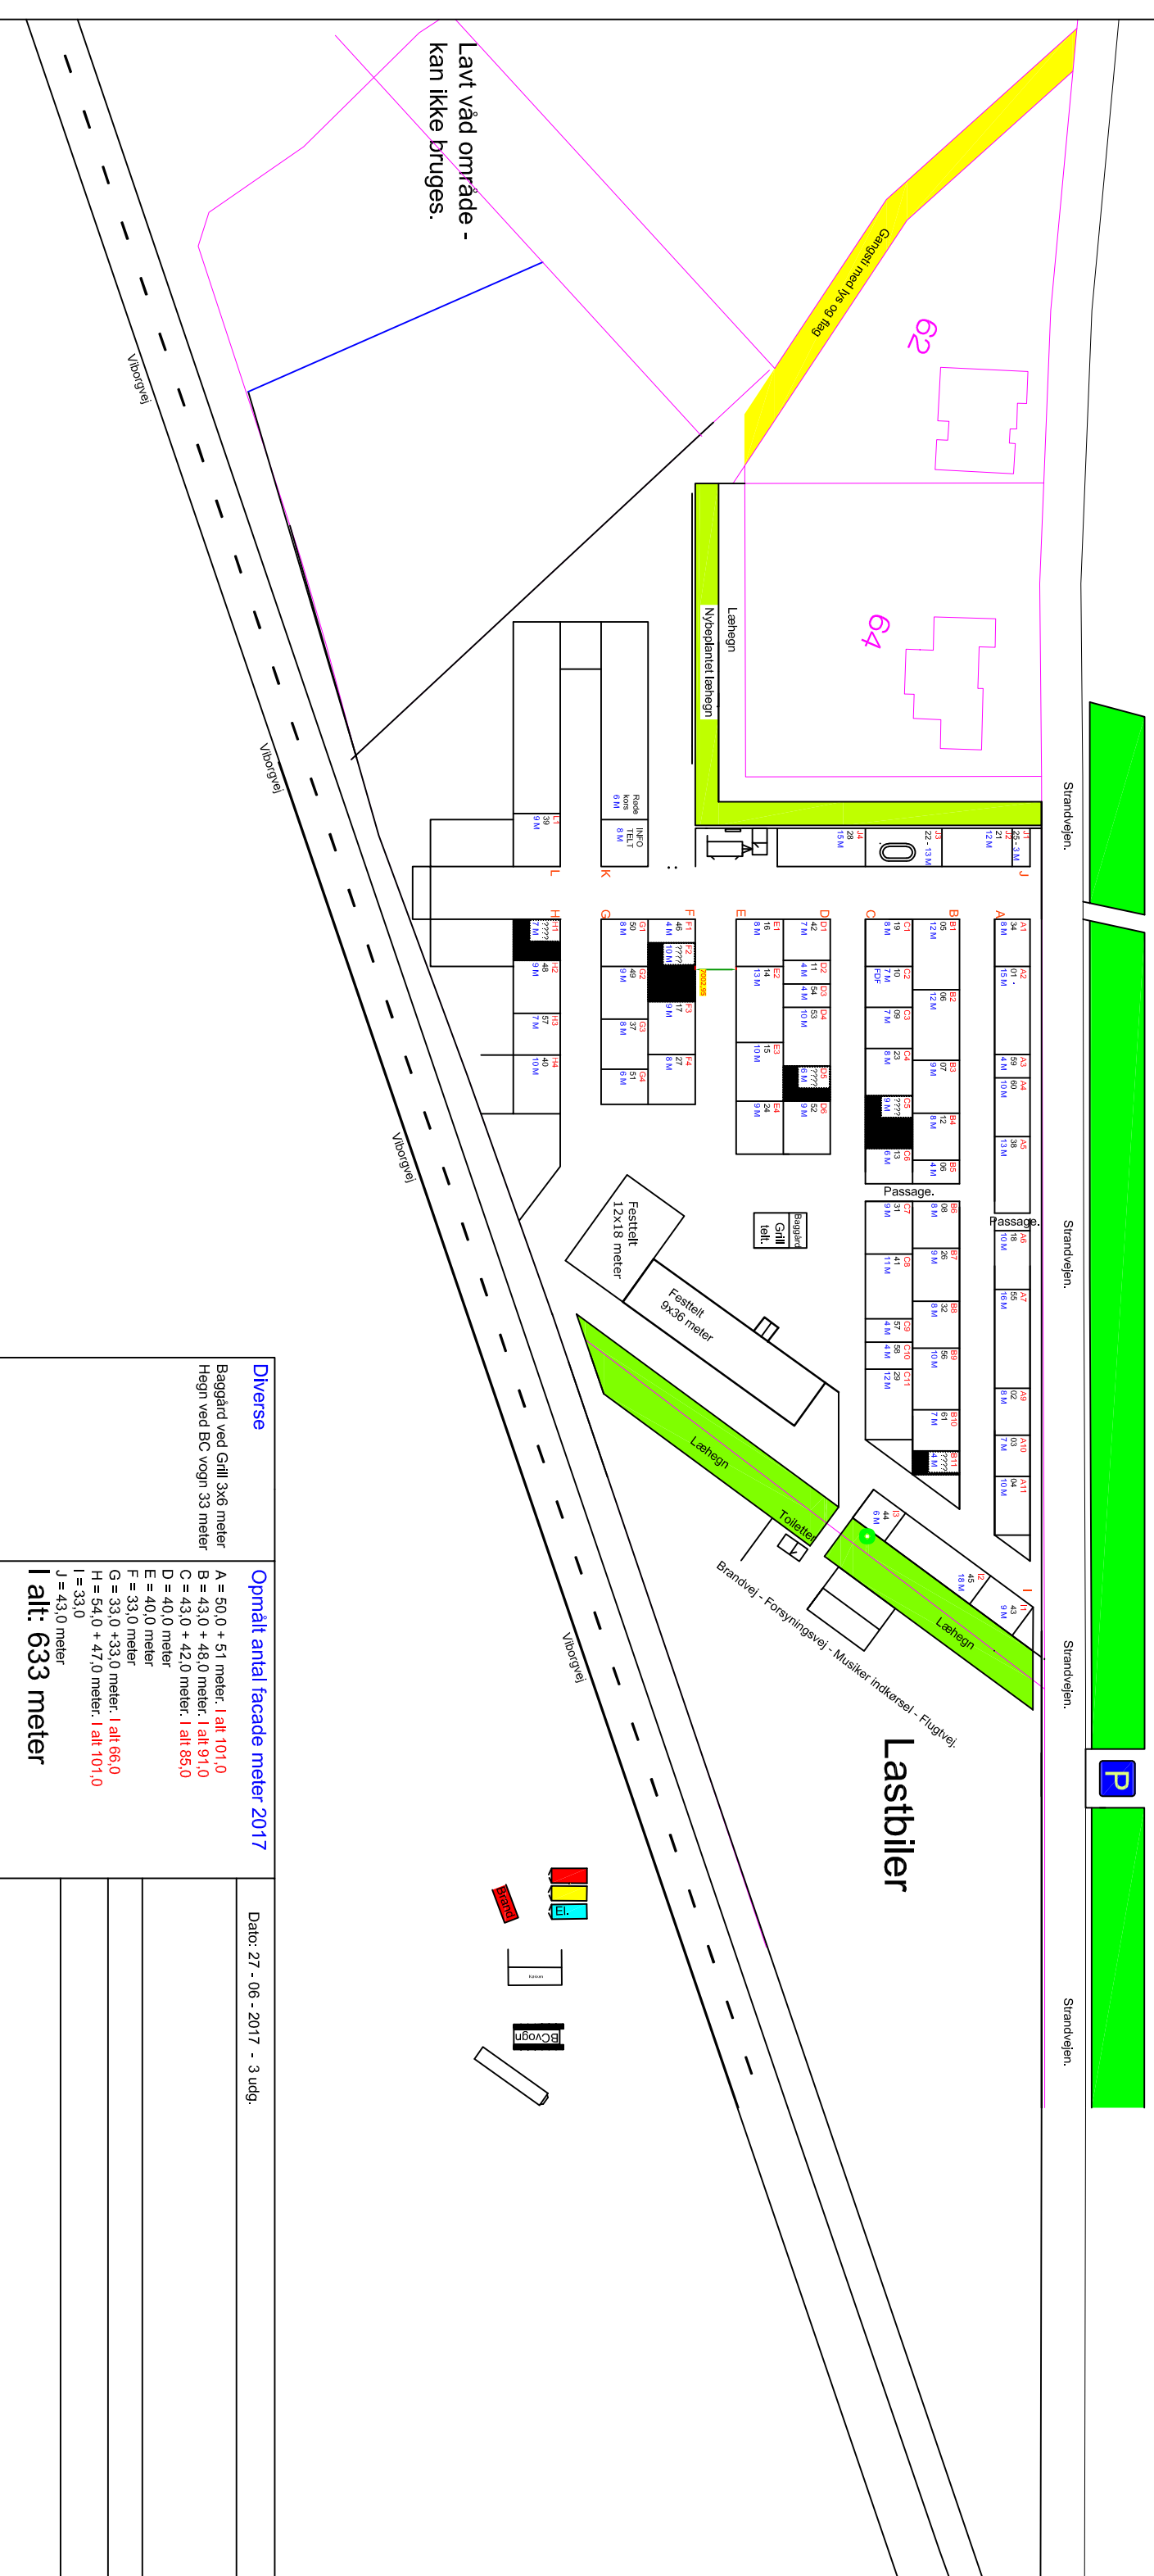

# Kræmmerpladsen på Strandvejen, 7451 Sunds 2017.

P P P P P P P Gæster

**Diverse**  
 Baggård ved Grill 3x6 meter  
 Hegn ved BC vogn 33 meter

**Opmålt antal facade meter 2017**  
 A = 50,0 + 51 meter. **I alt 101,0**  
 B = 43,0 + 48,0 meter. **I alt 91,0**  
 C = 43,0 + 42,0 meter. **I alt 85,0**  
 D = 40,0 meter  
 E = 40,0 meter  
 F = 33,0 meter  
 G = 33,0 + 33,0 meter. **I alt 66,0**  
 H = 54,0 + 47,0 meter. **I alt 101,0**  
 I = 33,0  
 J = 43,0 meter  
**I alt: 633 meter**