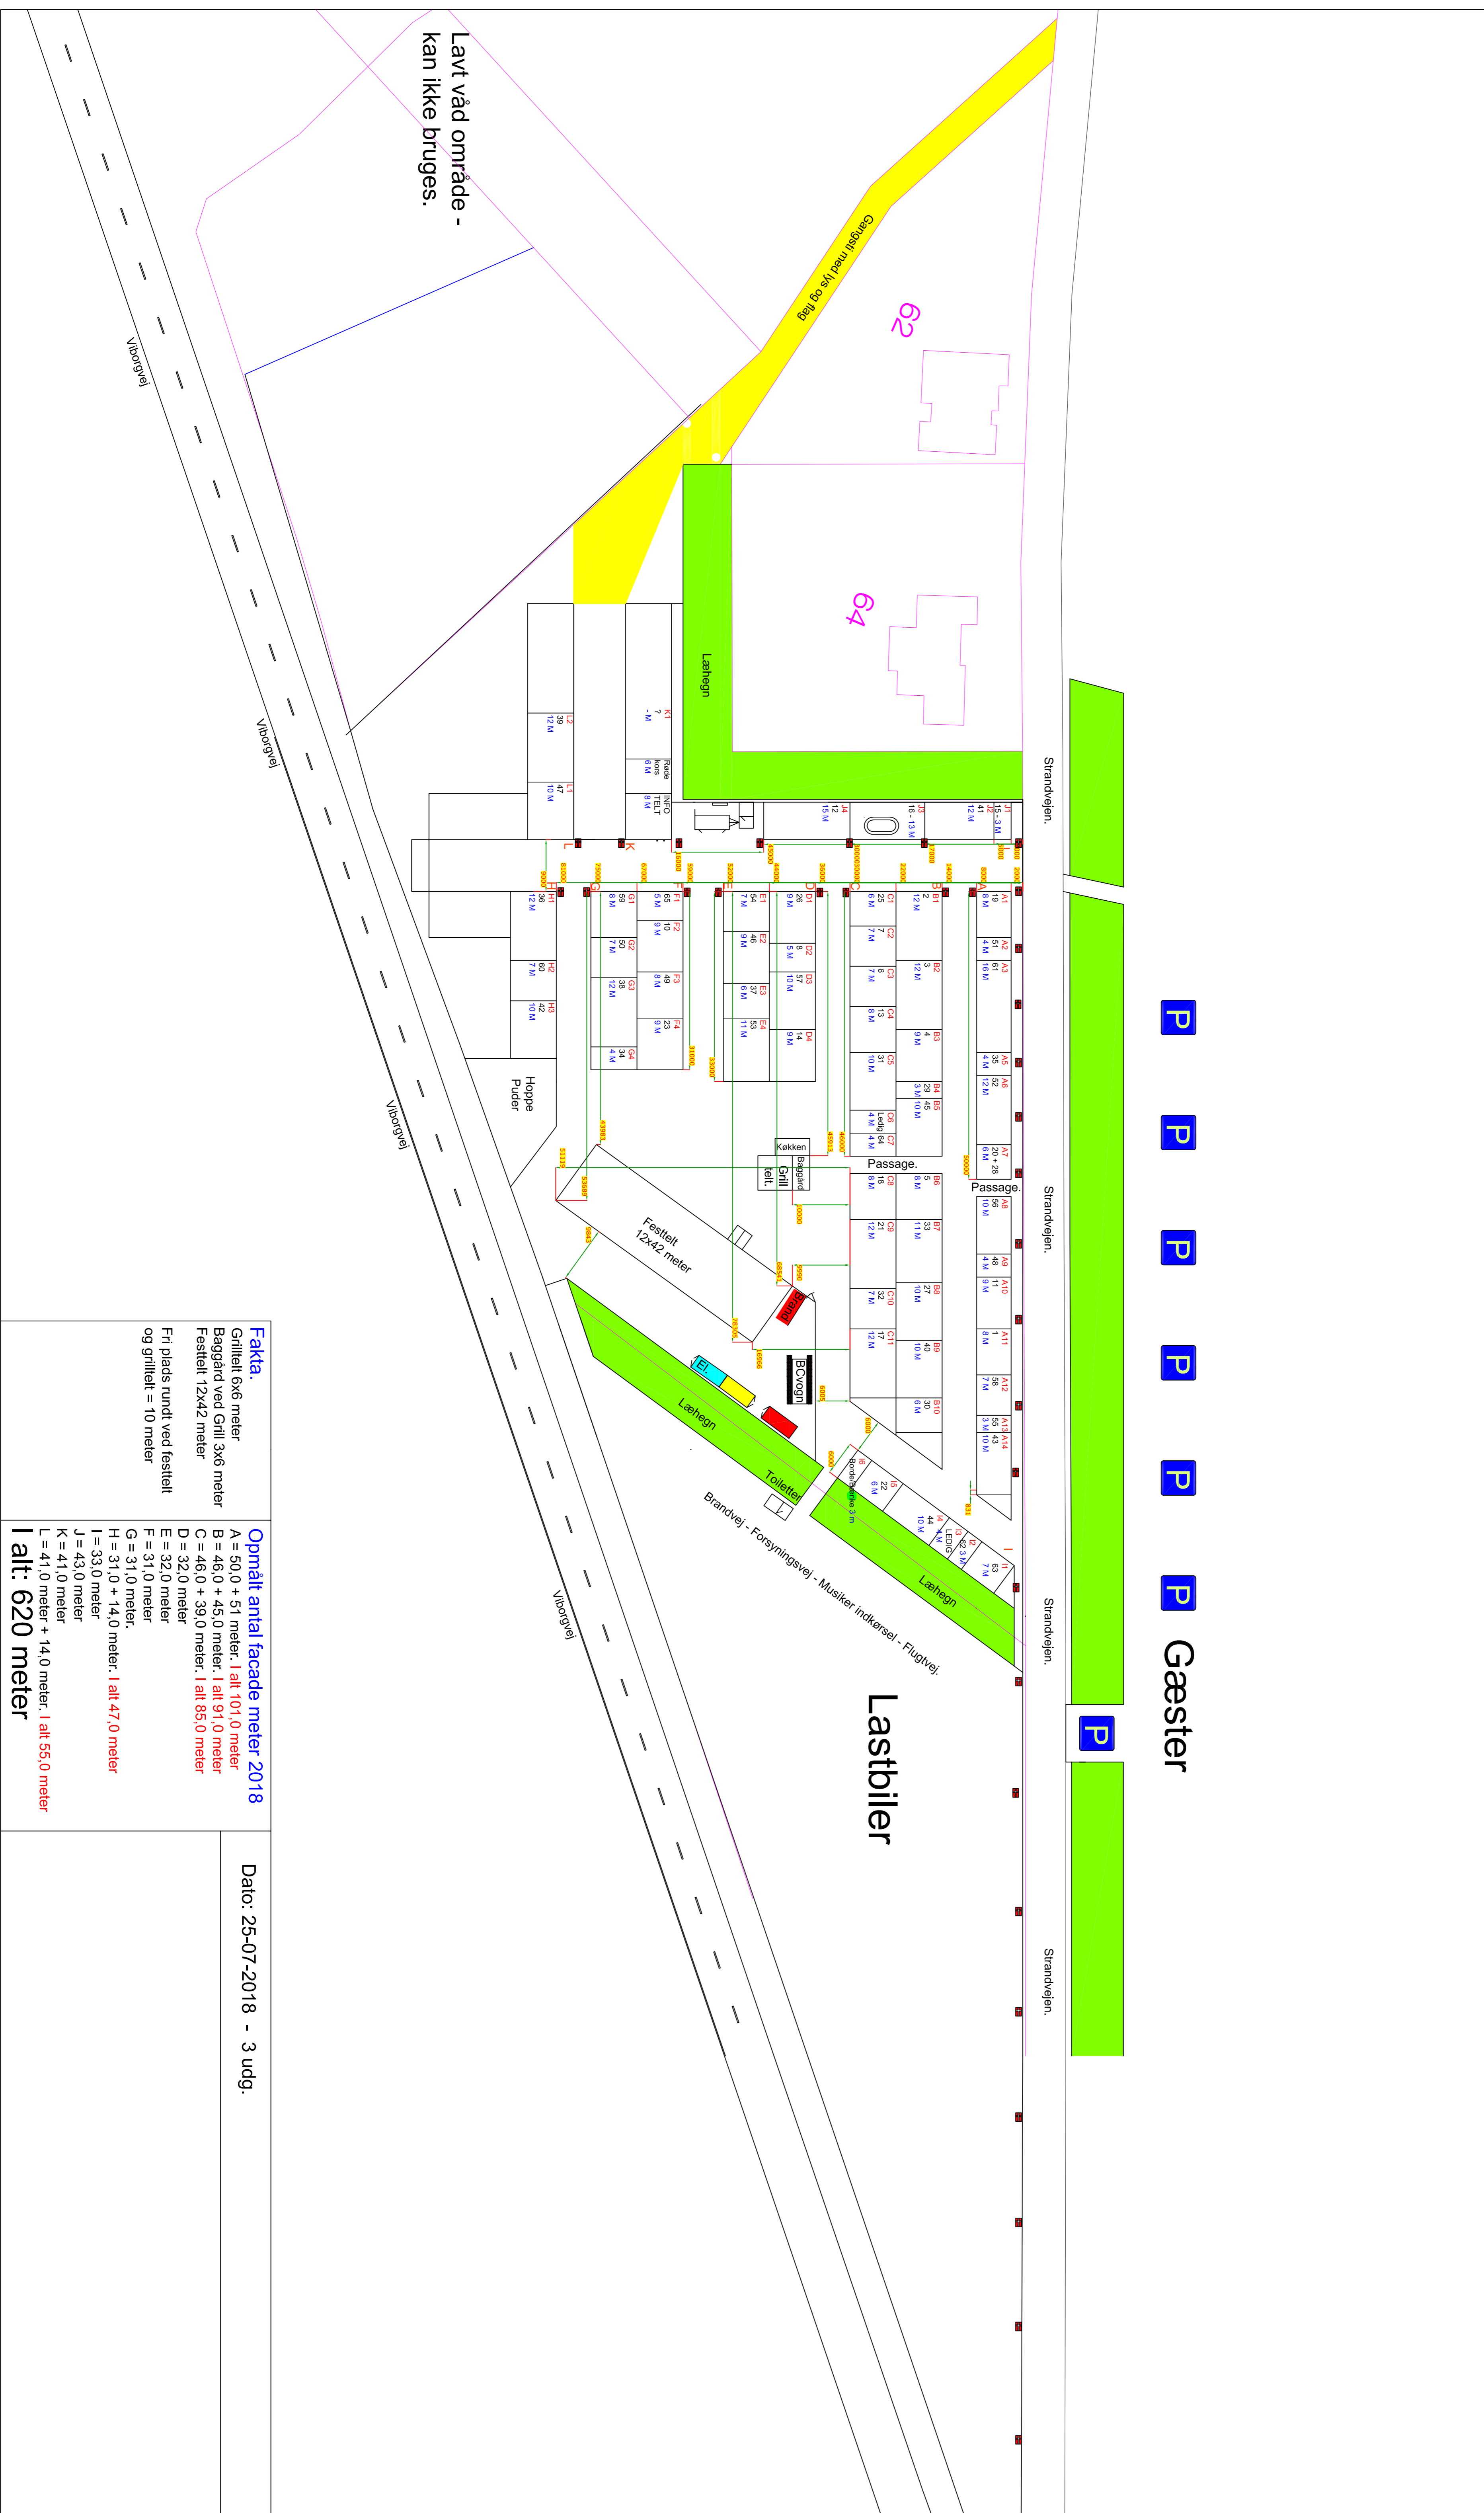

Kræmmerpladsen på Strandvejen, 7451 Sunds 2018.

P P P P P P P P Gæster

Lavt våd område -
kan ikke bruges.

Vilpovvej

Vilpovvej

Vilpovvej

Vilpovvej

Vilpovvej

Vilpovvej

Vilpovvej

Fakta.	Grillfelt 6x6 meter Baggård ved Grill 3x6 meter Festfelt 12x42 meter Fri plads rundt ved festfelt og grillfelt = 10 meter
Opmålt antal facade meter 2018	A = 50,0 + 51 meter: I alt 101,0 meter B = 46,0 + 45,0 meter: I alt 91,0 meter C = 46,0 + 39,0 meter: I alt 85,0 meter D = 32,0 meter E = 32,0 meter F = 31,0 meter G = 31,0 meter H = 31,0 + 14,0 meter: I alt 47,0 meter I = 33,0 meter J = 43,0 meter K = 41,0 meter L = 41,0 meter + 14,0 meter: I alt 55,0 meter I alt: 620 meter